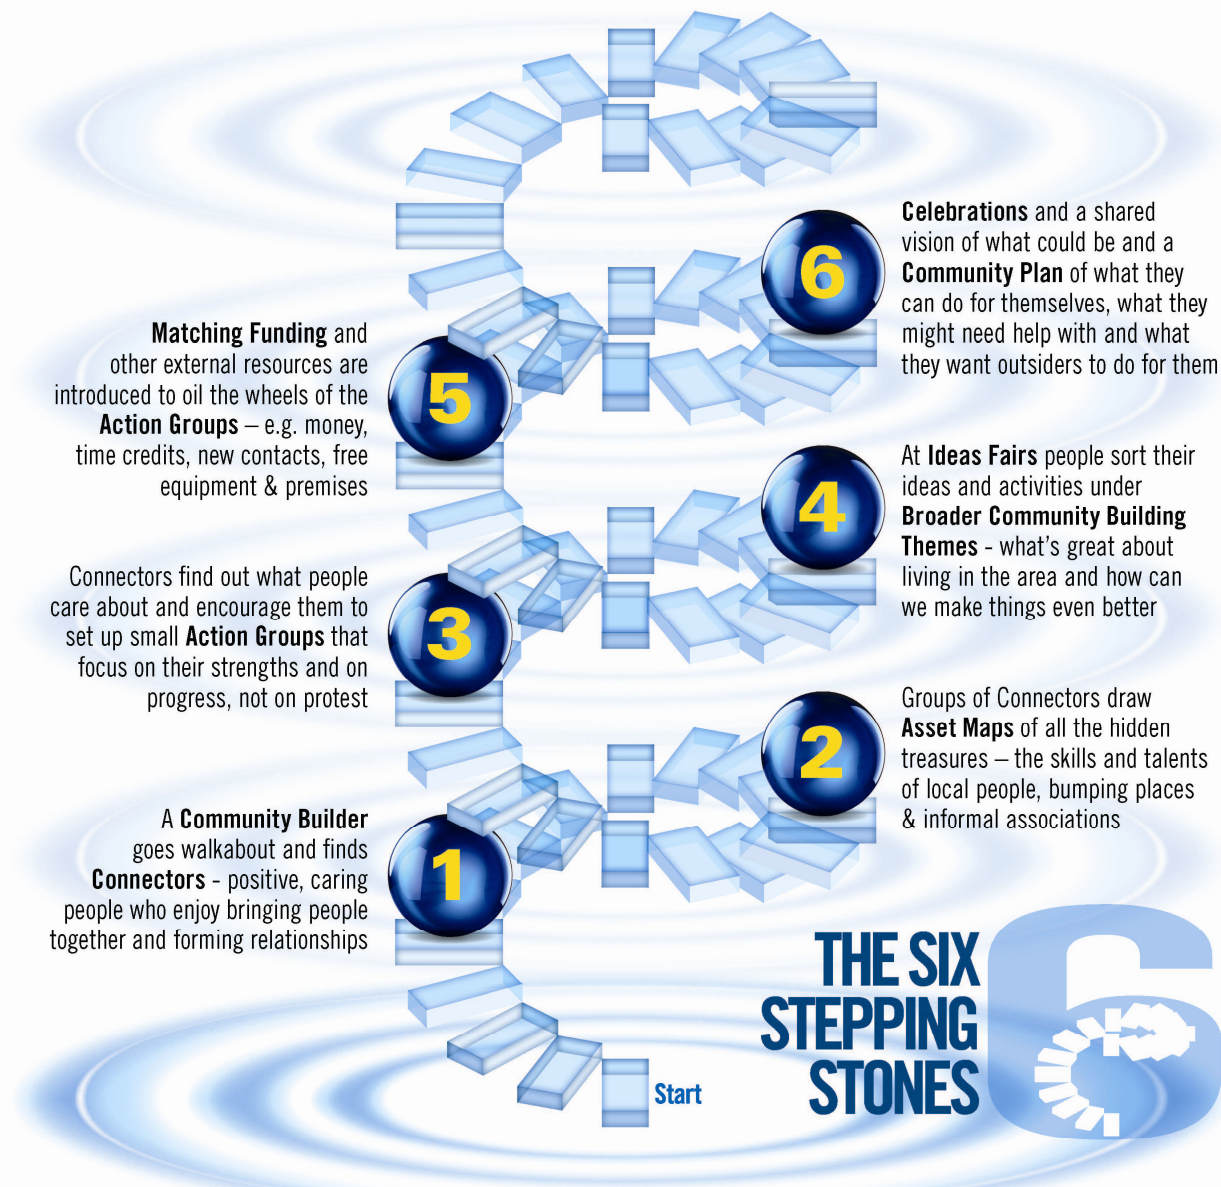

**Community
Representative
Development**

Caroline Laing
Constituency Manager (Wallasey)
Neighbourhoods & Engagement Team

➤ **Recruitment**

➤ **Development**

Development

- Skill building
- ABCD
- Stepping Stones - Community Connectors/ Pioneers

Reproduced from Nurture Development